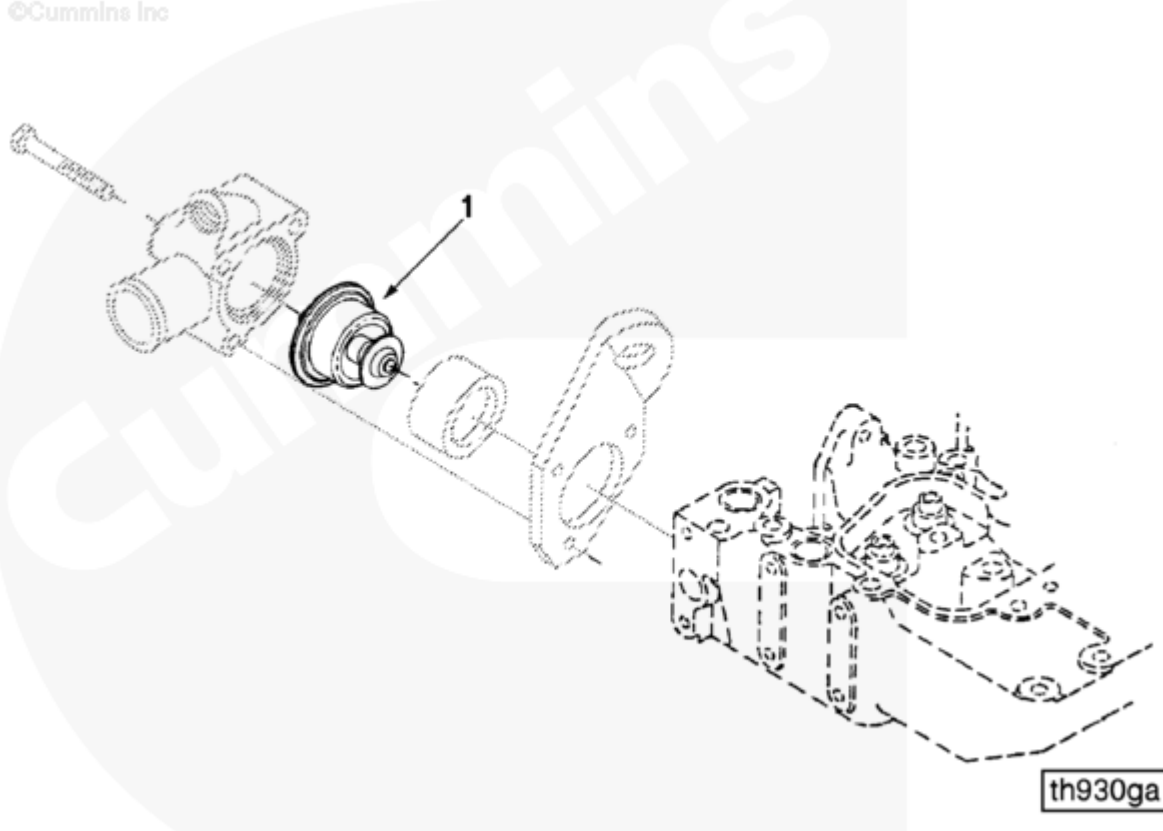

©Cummins Inc

[SMALL](#) | [MEDIUM](#) | [LARGE](#)

Cart	Ref No	Part Number	Part Description	Required	Remarks
<input type="button" value="View My Cart"/>					

		EC9001-02	Thermostat		Thermostat...(More)
					Thermostat Opening Temp: 83
					Deg C
					Number of Thermostats: 1
					Vented Thermostat: Yes
					Vented Type: Jiggle Pin
<input type="checkbox"/>		3802273	Thermostat Kit	1	
<input type="checkbox"/>	1	3917324	Thermostat	1	
<input type="checkbox"/>		3923331	Thermostat Housing Cover Gasket	1	